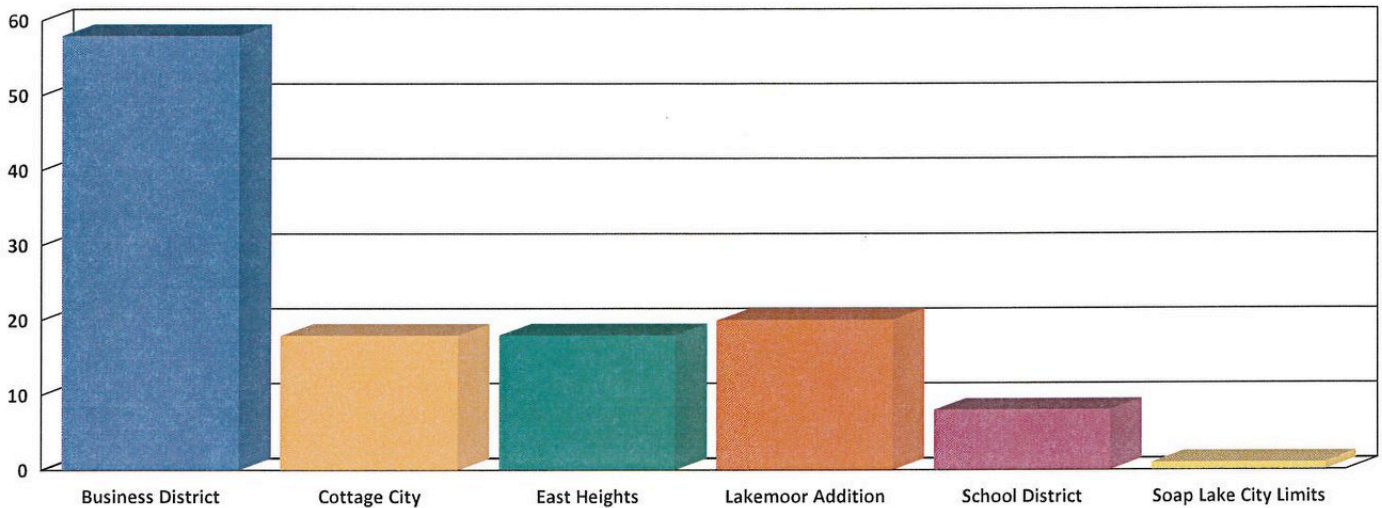

SOAP LAKE POLICE DEPARTMENT

Law Enforcement Calls for Service by Reporting Area

From November 01, 2019 to November 30, 2019

Business District

19SL1438	C Suspicious	322 DAISY ST N; #4	11/1/2019 12:03:21AM
19SL1439	C Shots Fired	322 DAISY ST N; apt 4	11/1/2019 2:12:34AM
19SL1441	Trespassing	515 MAIN AVE E	11/1/2019 12:20:41PM
19SL1443	D Theft	115 DAISY ST S; Akins Harvest Foods	11/1/2019 2:00:50PM
19SL1444	D Abduction	1020 DIVISION ST S; RES ACROSS THE HWY	11/1/2019 5:42:55PM
19SL1445	D Theft	115 DAISY ST S; Akins Harvest Foods	11/1/2019 5:49:17PM
19SL1451	O Pub Srvc Ref	420 DAISY ST S	11/3/2019 2:43:27PM
19SL1453	D Physical DV	515 MAIN AVE E	11/3/2019 11:08:50PM
19SL1454	C Susp Person	322 DAISY ST N	11/4/2019 5:46:20PM
19SL1459	Suspicious/Want	322 DAISY ST S; APT 4	11/5/2019 4:25:09PM
19SL1460	A Stray Animal	115 DAISY ST S; Akins Harvest Foods	11/5/2019 4:33:10PM
19SL1461	C Suspicious	115 DAISY ST S; Akins Harvest Foods	11/5/2019 6:55:02PM
19SL1465	Theft	218 MAIN AVE E	11/6/2019 3:54:09PM
19SL1466	C Animal Cruel	DIVISION ST S & 2ND AVE SE	11/6/2019 4:01:44PM
19SL1468	B Fraud	322 DAISY ST S; APT 4	11/6/2019 10:18:22PM
19SL1473	B Theft	410 MAIN AVE E	11/7/2019 4:52:38PM
19SL1477	D Suicide Thrt	CITY OF SOAP LAKE	11/8/2019 9:11:16PM
19SL1478	Theft	51 DIVISION ST S	11/8/2019 11:13:48PM
19SL1480	D Welfare Check	419 1ST AVE NE ; UNK UNIT NUMBER	11/9/2019 12:20:16PM
19SL1484	Suspicious/Want	322 DAISY ST S; 4	11/10/2019 4:58:27PM
19SL1489	Traffic Stop	DAISY ST N & MAIN AVE E	11/11/2019 10:34:06PM
19SL1490	A Found Prop	322 DAISY ST S; APT 4	11/12/2019 7:33:38AM
19SL1496	@ Arrest	DAISY ST S & 4TH AVE SE	11/13/2019 7:36:31PM
19SL1498	C Susp Person	322 DAISY ST N; APT 4	11/13/2019 11:46:09PM
19SL1503	O Outside Fire	322 DAISY ST S; APT 13	11/14/2019 8:48:18PM
19SL1507	@ Court Orders	CITY OF SOAP LAKE;ORDER ENTRY	11/15/2019 4:33:17PM
19SL1509	Traffic Acc	222 DAISY ST S;MI COCINITA	11/15/2019 6:41:56PM
19SL1510	D Harassment	322 DAISY ST S; APT 14	11/15/2019 9:36:10PM
19SL1514	B Welfare Check	419 1ST AVE NE	11/16/2019 12:22:26PM
19SL1515	@ Arrest	515 MAIN AVE E	11/16/2019 2:39:28PM
19SL1528	A Traffic Acc	420 DAISY ST S	11/17/2019 5:00:00PM
19SL1519	C Mental Disord	322 DAISY ST S; APT 14	11/17/2019 11:59:20PM
19SL1520	B Harassment	322 DAISY ST S; #14	11/18/2019 8:06:06AM
19SL1521	@ 911 Hang Up	23 2ND AVE SW; APT D2	11/18/2019 3:19:59PM
19SL1522	Traffic Stop	2ND AVE NE & DAISY ST N	11/18/2019 10:35:16PM